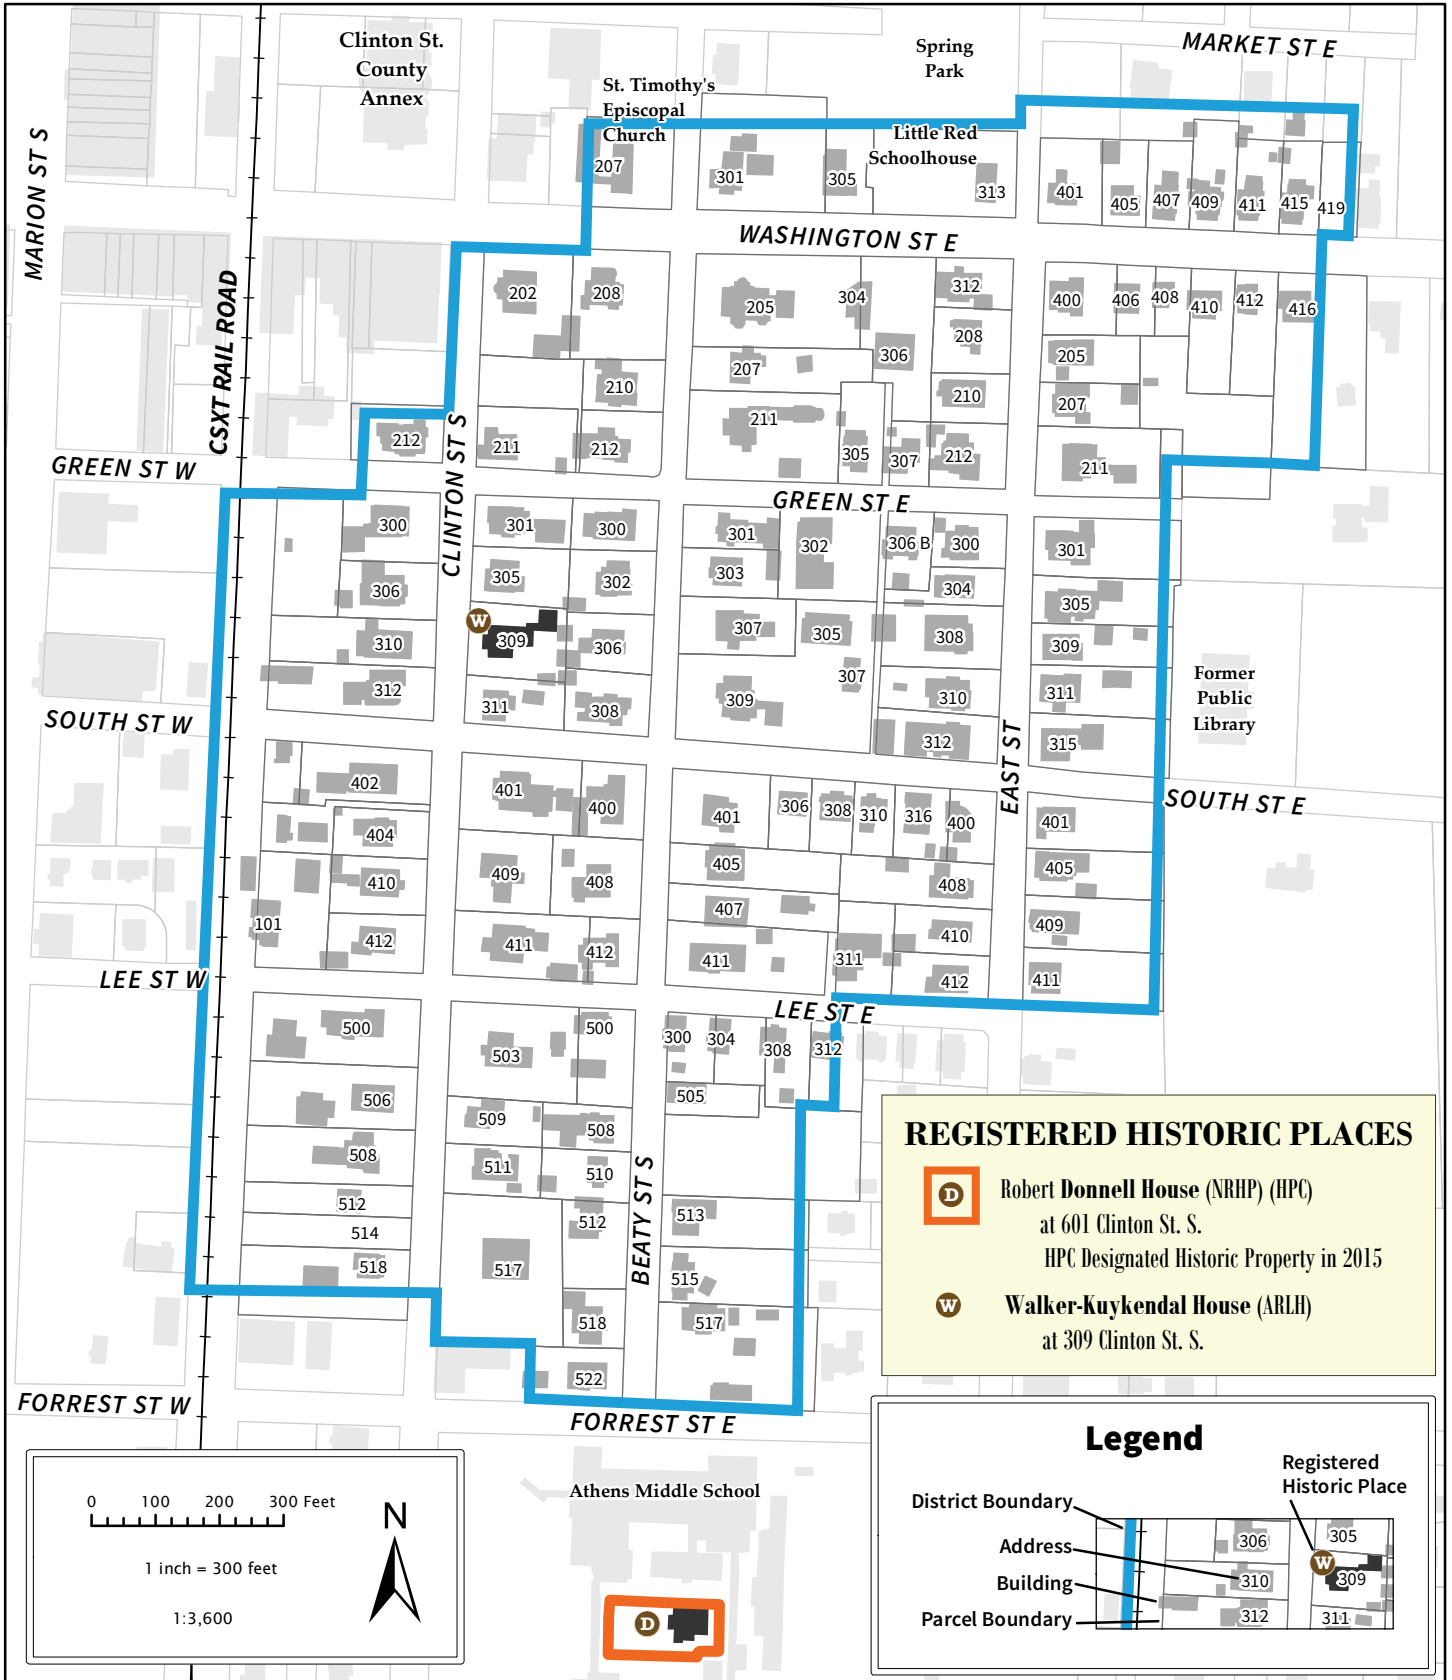

# BEATY DISTRICT

### REGISTERED HISTORIC PLACES

- D** Robert Donnell House (NRHP) (HPC)  
at 601 Clinton St. S.  
HPC Designated Historic Property in 2015
- W** Walker-Kuykendal House (ARLH)  
at 309 Clinton St. S.

### Legend

- District Boundary
- Address
- Building
- Parcel Boundary
- Registered Historic Place