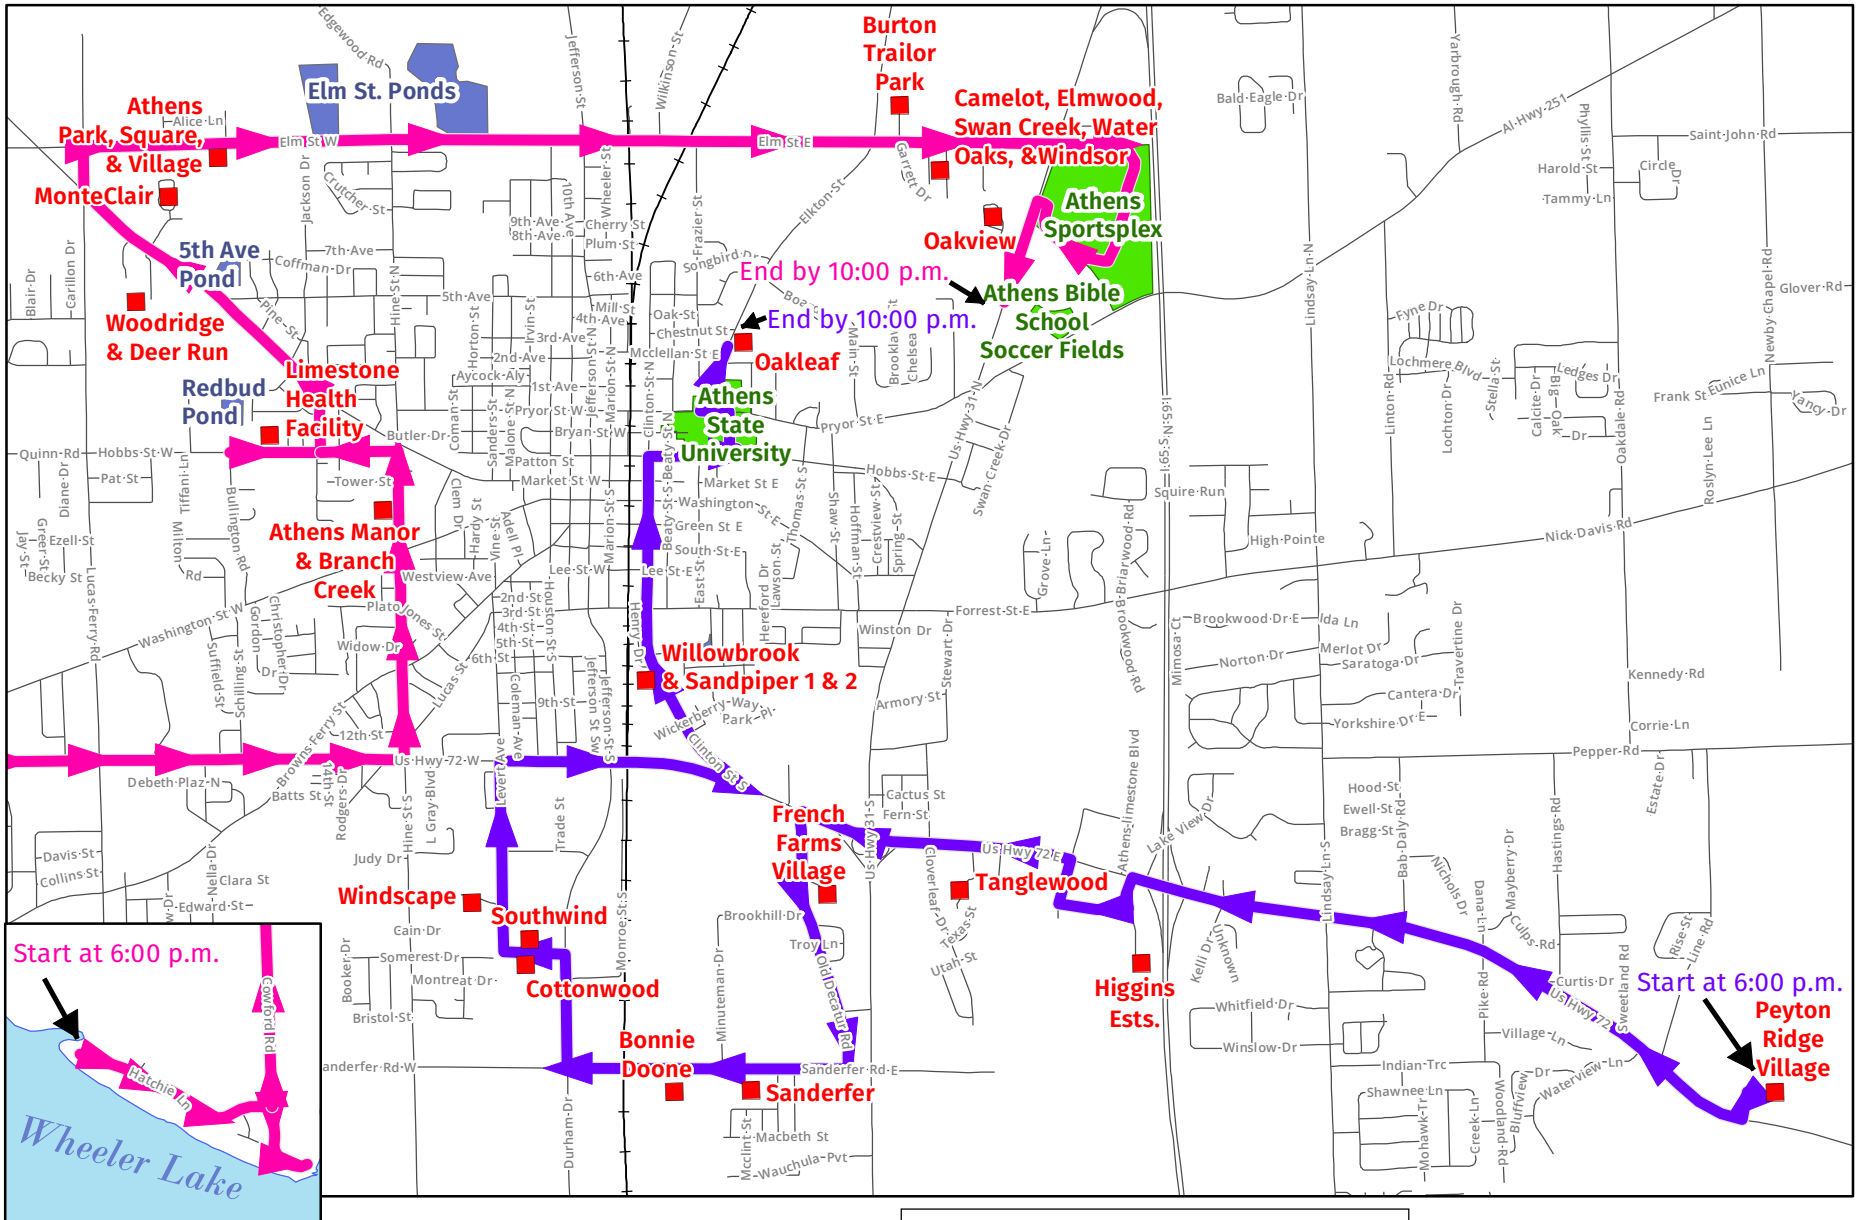

2020 Vector Control Districts Map

City of Athens, Alabama

Map created by Micah Cochran of the City of Athens Engineering Services & Community Development Department on February 17th, 2012. The district lines were set by the Street Department Superintendent. Converted to ledger size on 8/30/2012. Districts updated to 2019 City Limits.

2020 Vector Control Apartment & Pond Routes

Legend

Tuesday	Apartments
Wednesday	Large Areas to Spray
	Drainage Basins

2020-05-15