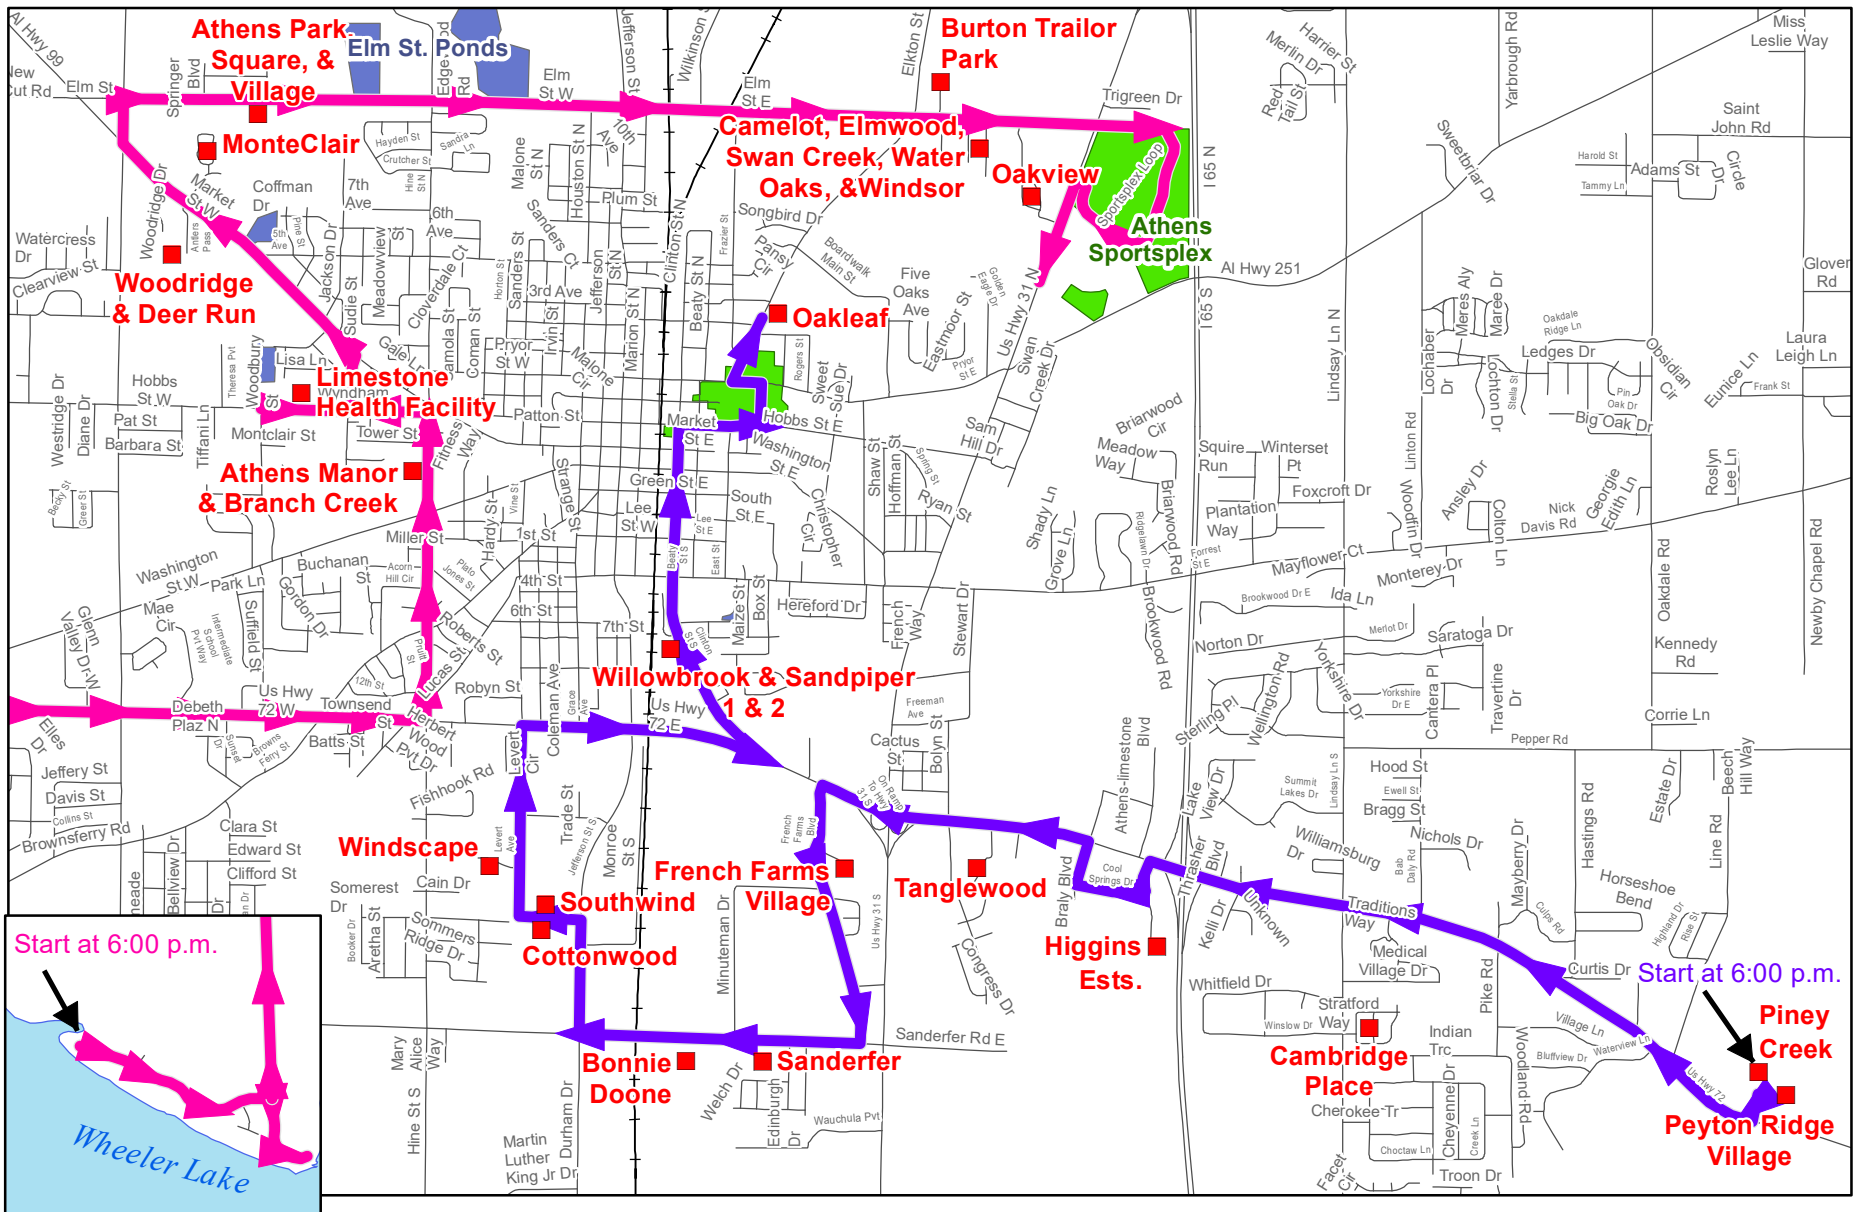

2022 Vector Control Districts Map

City of Athens, Alabama

Map created by Micah Cochran of the City of Athens Engineering Services & Community Development Department on February 17th, 2012. The district lines were set by the Street Department Superintendent. Converted to ledger size on 8/30/2012. Districts updated to 2022 City Limits.

2022 Vector Control Apartment & Pond Routes

Route	
	Tuesday
	Wednesday
	Apartments
	Large Areas to Spray
	Drainage Basins