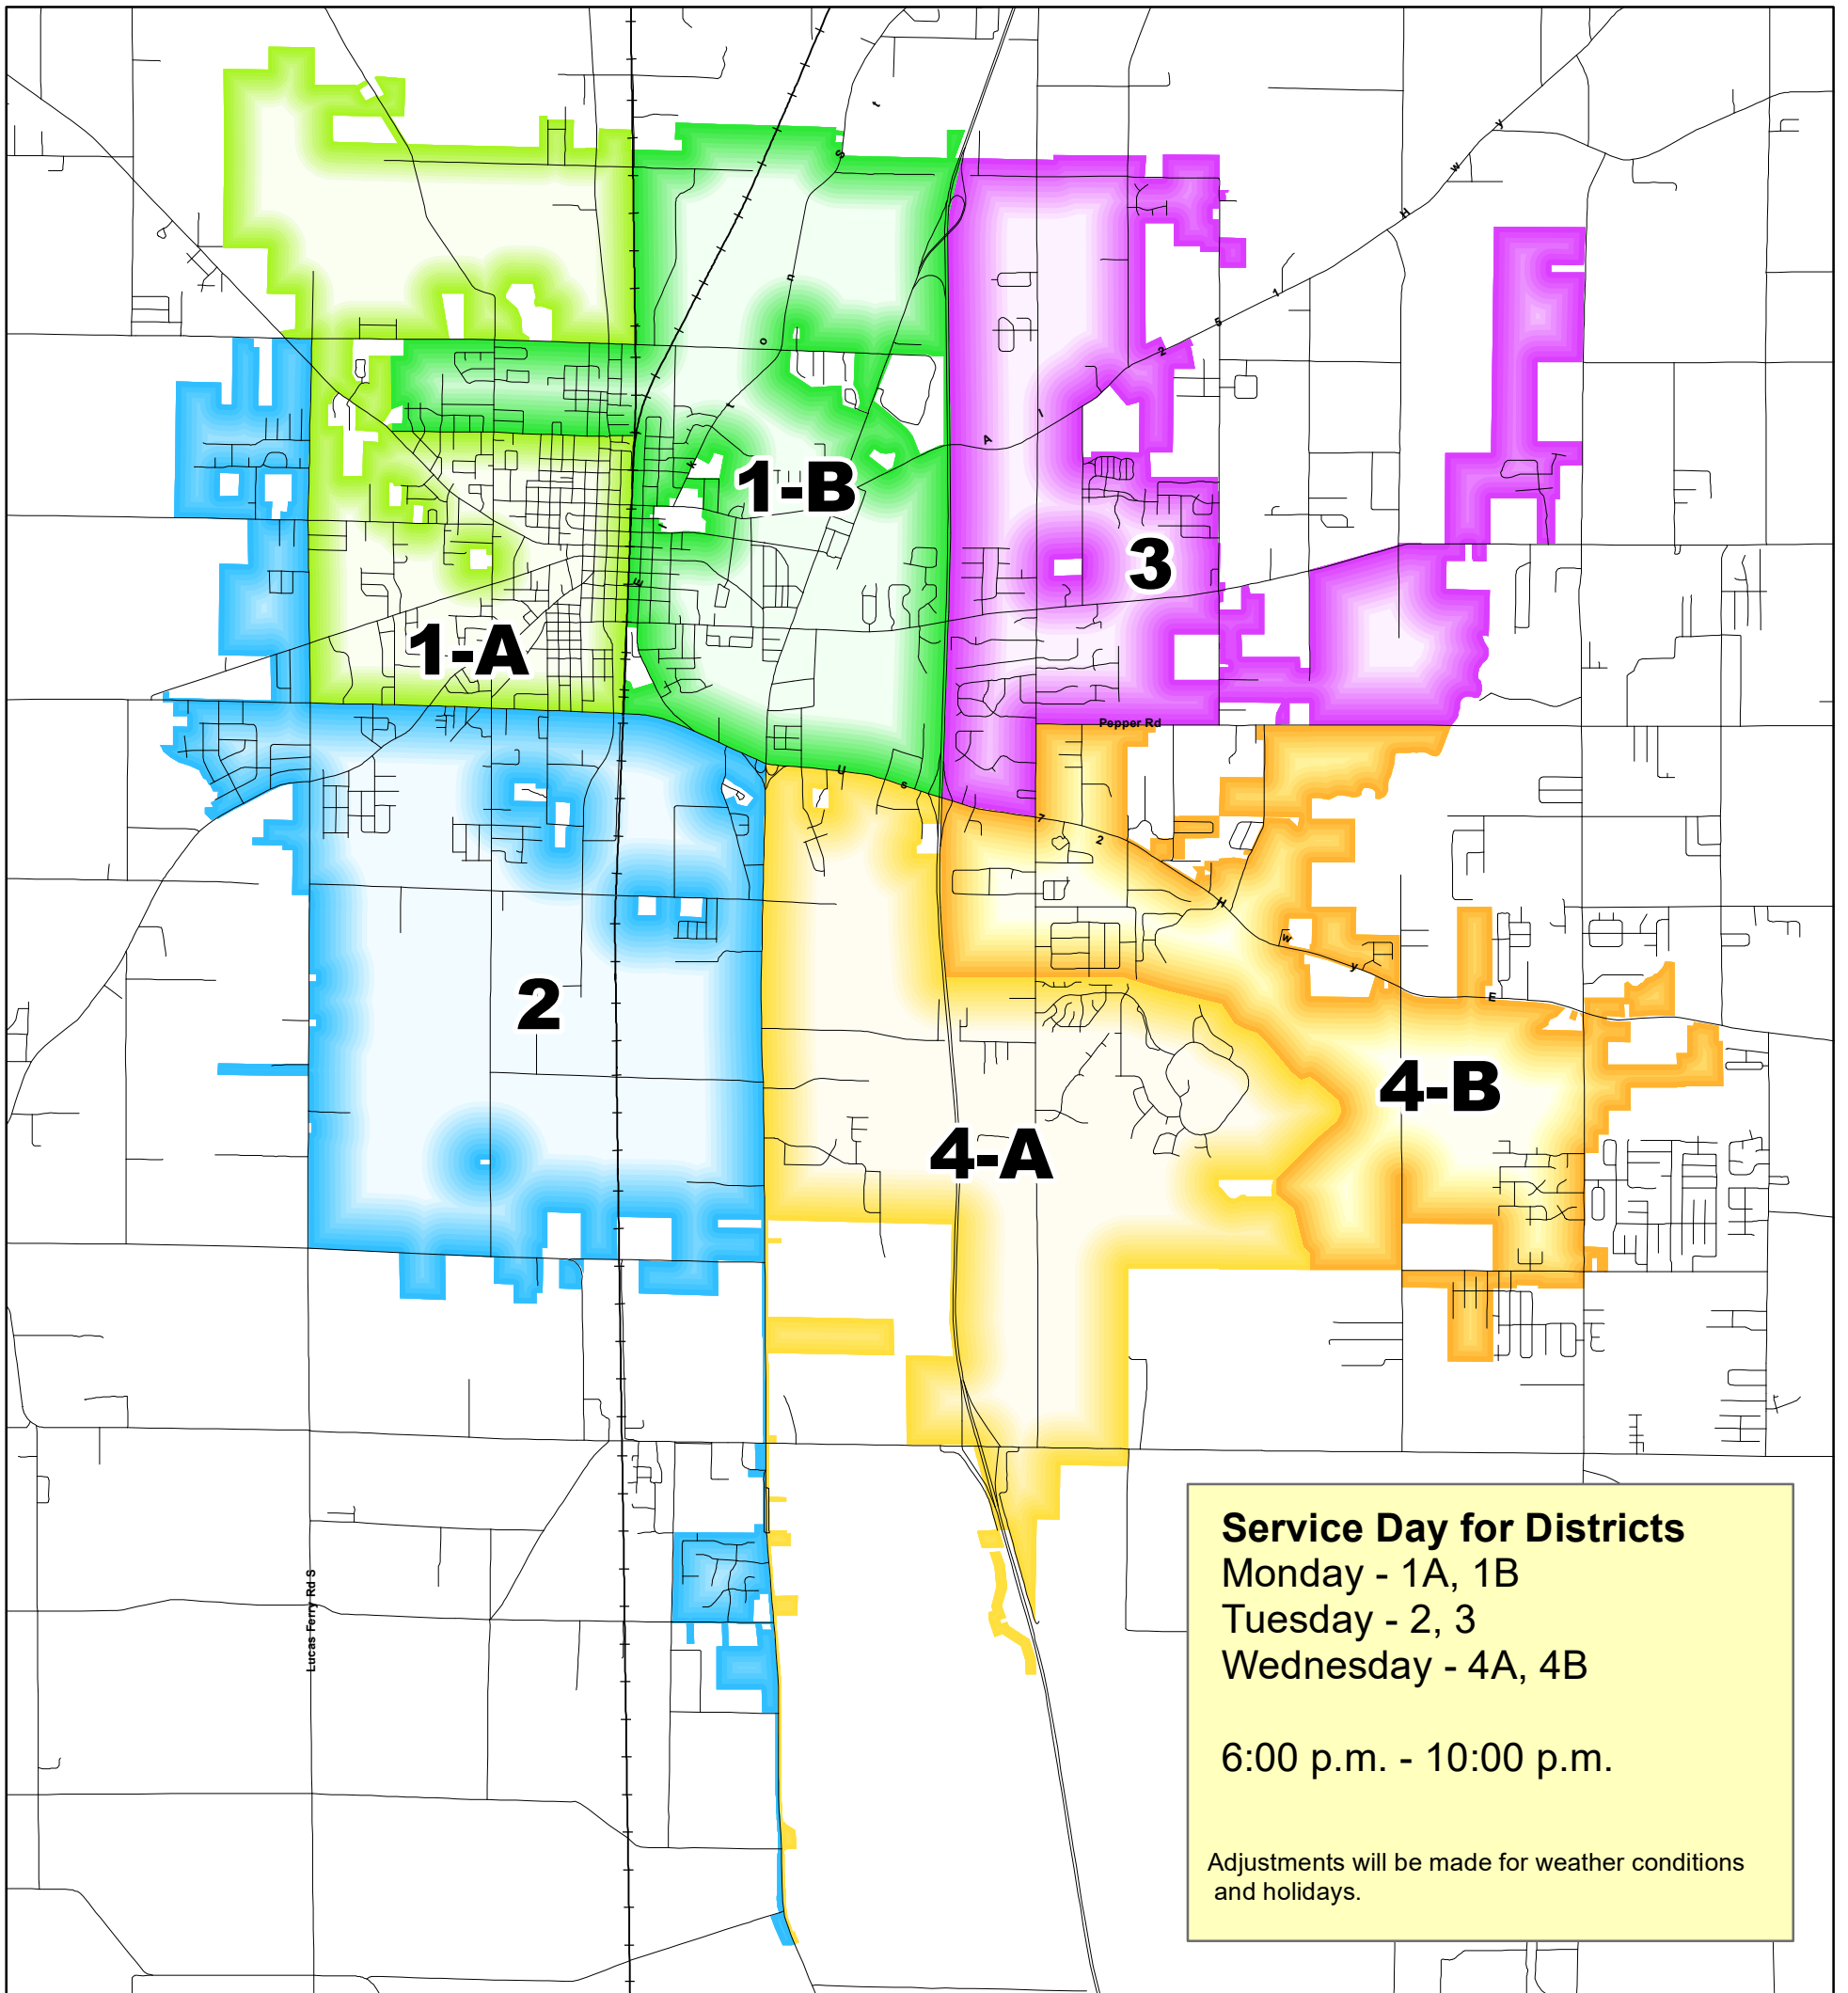

2022 Vector Control Districts Map

City of Athens, Alabama

Map created by Micah Cochran of the City of Athens Engineering Services & Community Development Department on February 17th, 2012. The district lines were set by the Street Department Superintendent. Converted to ledger size on 8/30/2012. Districts updated to 2022 City Limits.

2022 Vector Control Apartment & Pond Routes

Route	
	Tuesday
	Wednesday
	Apartments
	Large Areas to Spray
	Drainage Basins