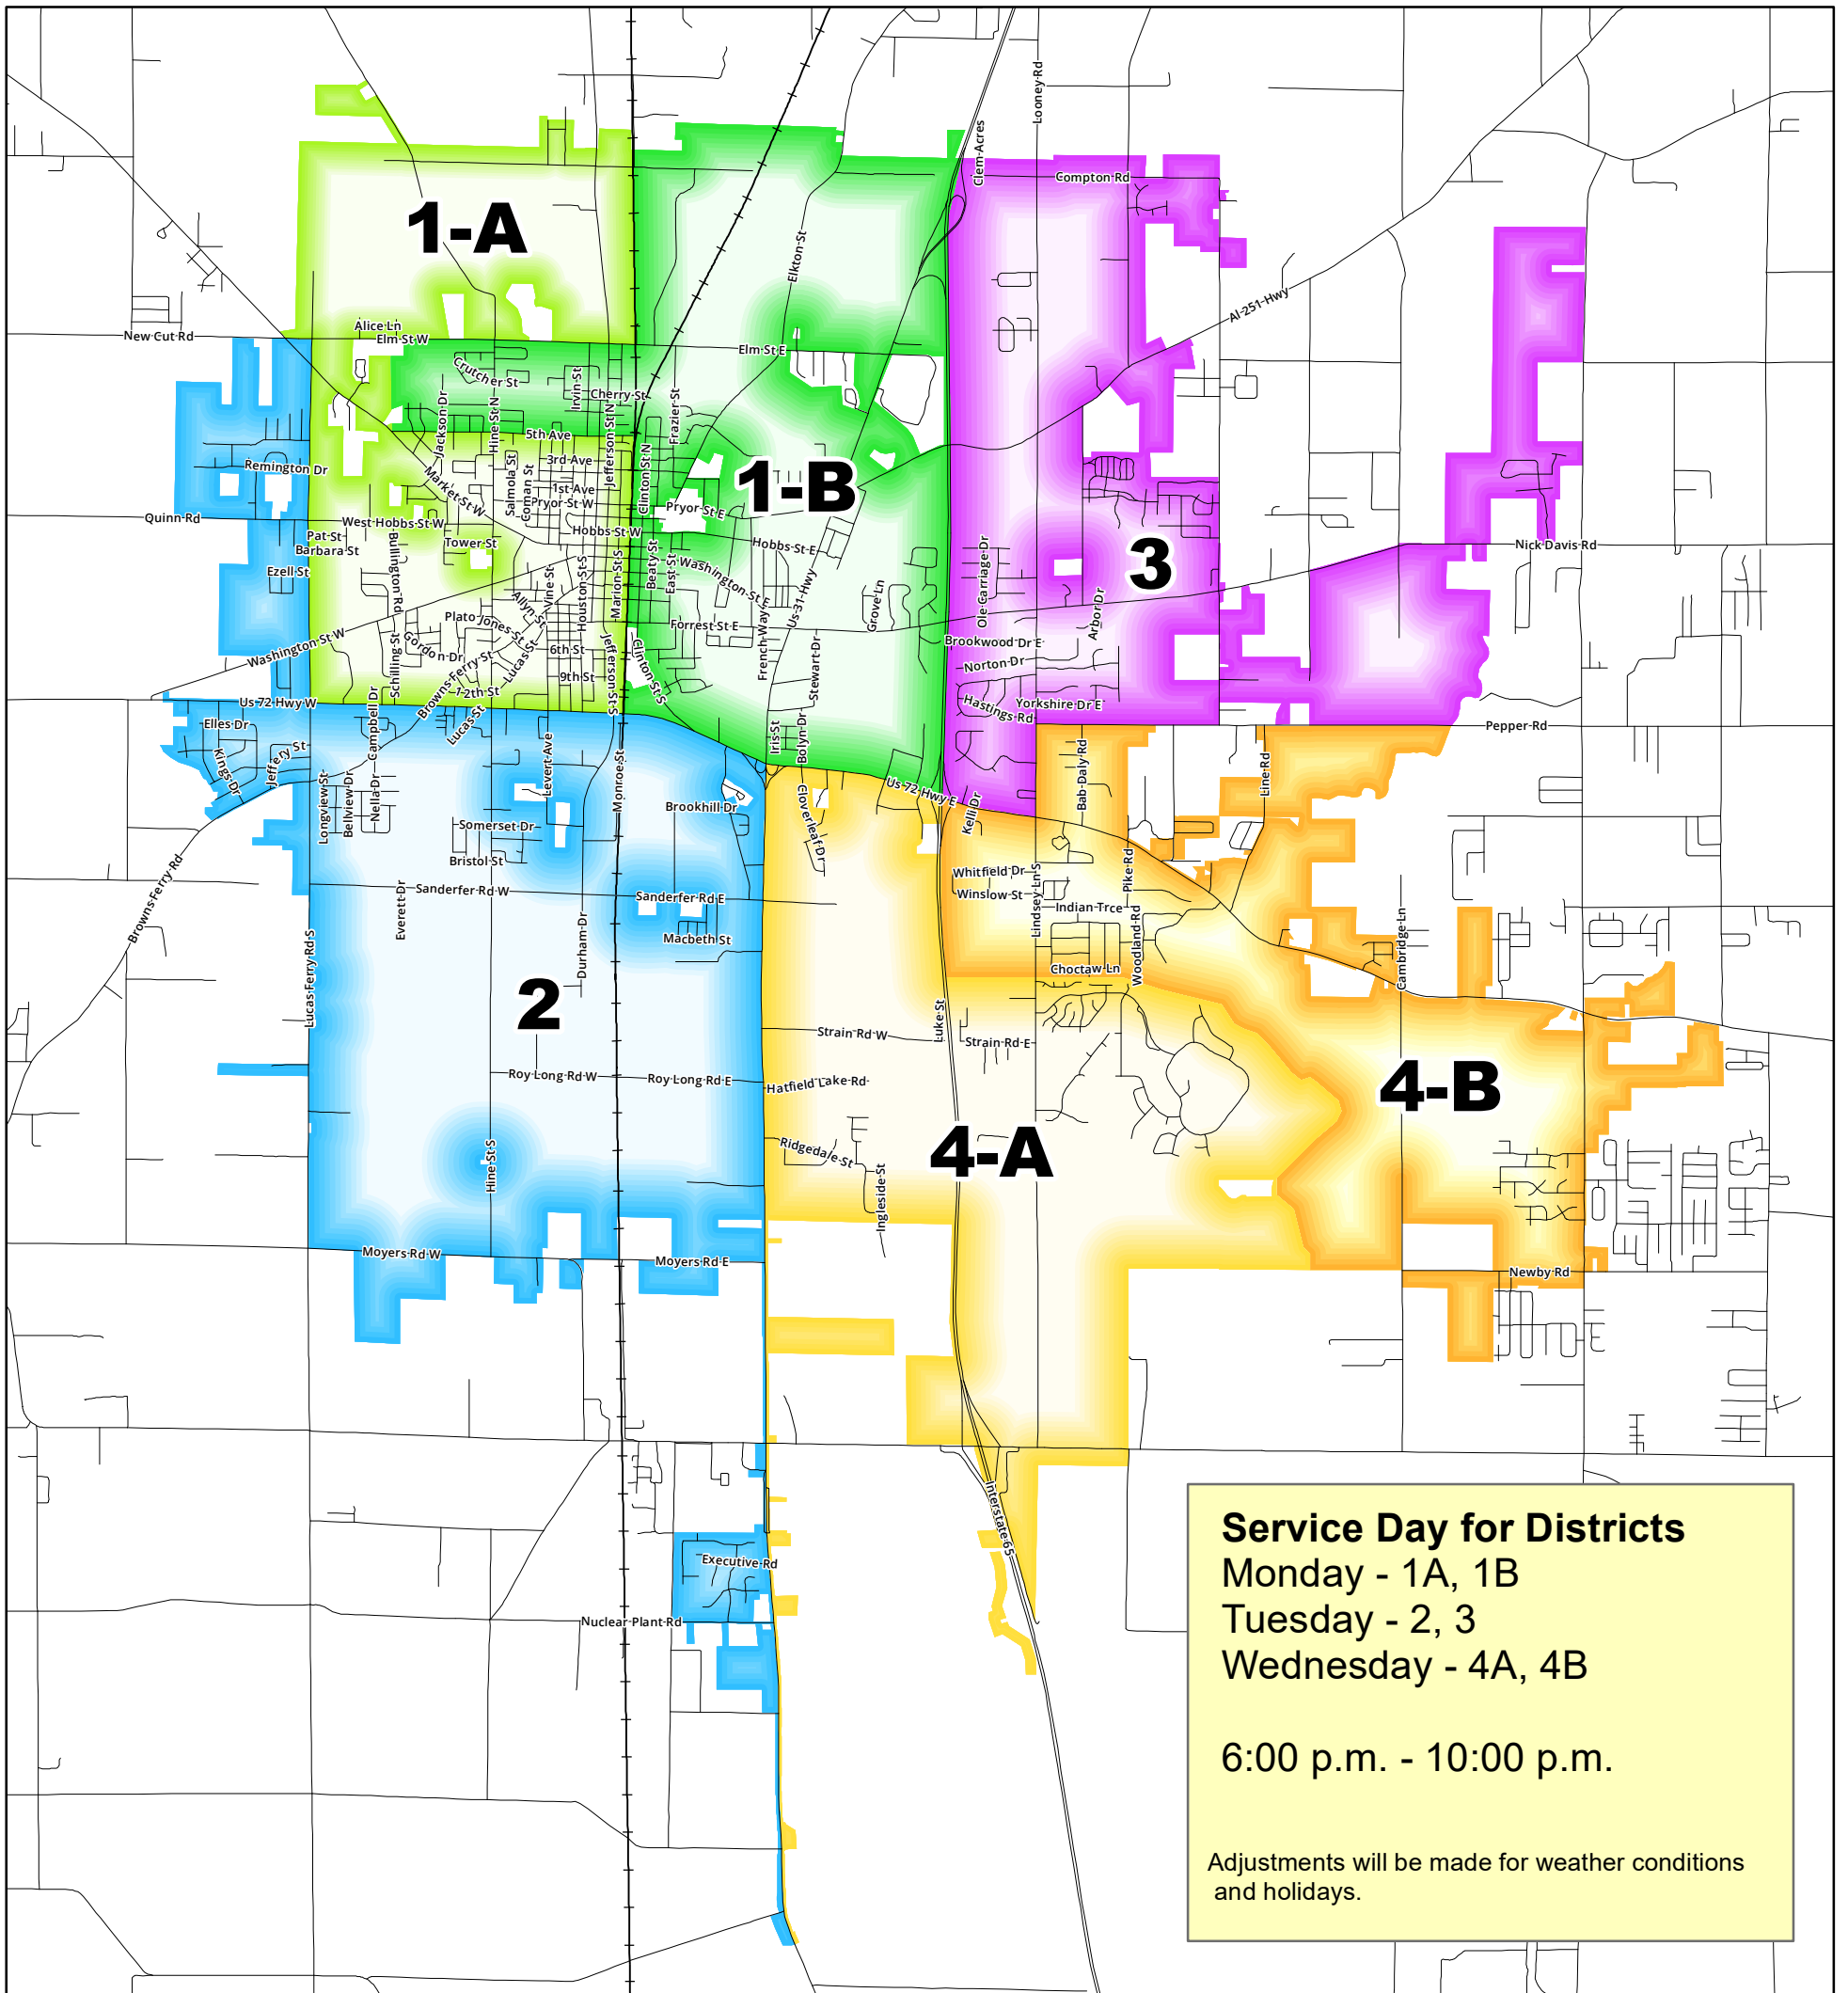

2020 Vector Control Districts Map

City of Athens, Alabama

Map created by Micah Cochran of the City of Athens Engineering Services & Community Development Department on February 17th, 2012. The district lines were set by the Street Department Superintendent. Converted to ledger size on 8/30/2012. Districts updated to 2019 City Limits.

2020 Vector Control Apartment & Pond Routes

Legend

Tuesday	Apartments
Wednesday	Large Areas to Spray
	Drainage Basins

2020-05-15