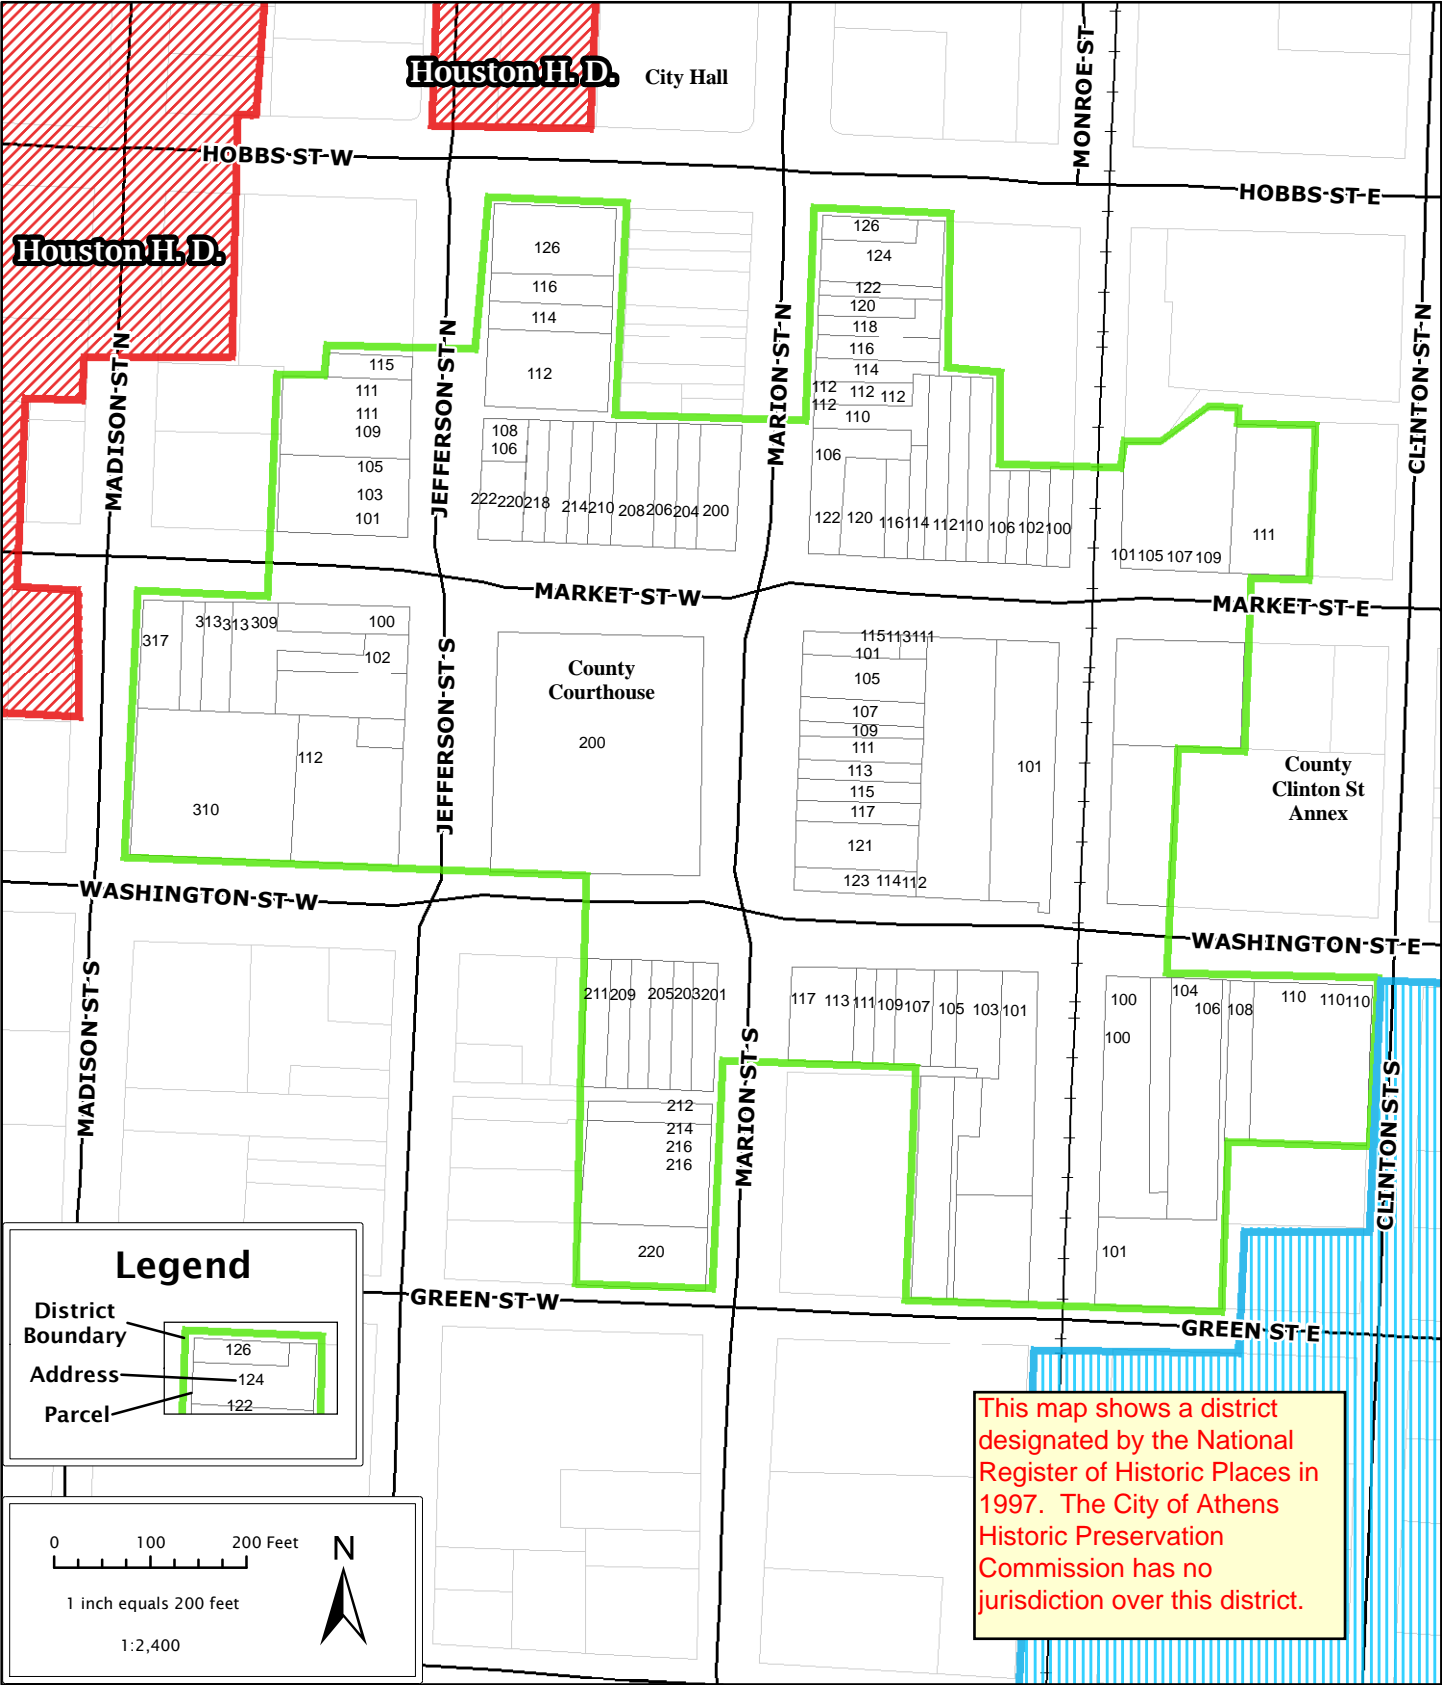

Athens Square Commercial Historic District

Legend

- District Boundary
- Address
- Parcel

0 100 200 Feet

1 inch equals 200 feet

1:2,400

N

This map shows a district designated by the National Register of Historic Places in 1997. The City of Athens Historic Preservation Commission has no jurisdiction over this district.